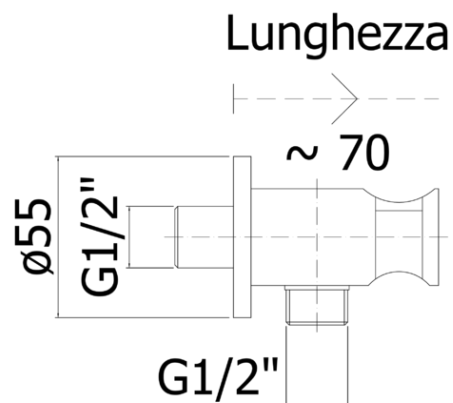

## DESCRIZIONE | DESCRIPTION

- Supporto incasso tondo in metallo completo di:
  - piastra Ø55mm
  - attacchi 1/2"G
- Round concealed metal fixed bracket complete with:
  - wall plate Ø55mm
  - 1/2"G connections